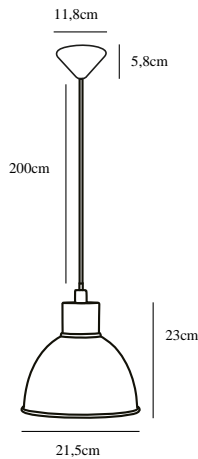

POP | PENDANT | BLACK

45833003

nordlux®

Voltage (V): 220-240 Volt
IP degree: IP20
Maximum bulb wattage (W): 40W
Class (Class 1, Class 2, Class 3):
Class 2 (Double isolated)
Bulb base: E27
Dimmerable: Yes with compatible
bulb
Parallel connection: False

Primary material: Metal
Color of the cable: Black
Length of the cable (cm): 200
Surface material of the cable:
Plastic
Is the cable replaceable: False

Color: Black
Height (cm): 20
Width (cm): 21.5
Shade Diameter (cm): 21.5
Lenght (cm): 21.5

EAN: 5701581370784
TUN: 1902356
Item Number: 45833003

Pcs Per Master Carton: 3
Sales Box Height (cm): 24.5
Sales Box Width(cm): 22
Sales Box Depth (cm): 22
Sales Box Volume m³ : 0.0119
Product net weight (kg): 0.58