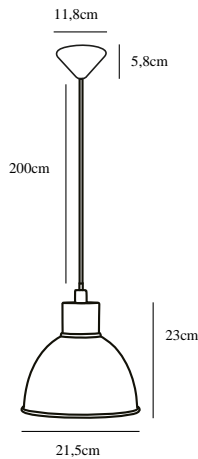

POP | PENDANT | BEIGE

45833009

nordlux®

Voltage (V): 220-240 Volt
IP degree: IP20
Maximum bulb wattage (W): 40W
Class (Class 1, Class 2, Class 3):
Class 2 (Double isolated)
Bulb base: E27
Parallel connection: False

Primary material: Metal
Color of the cable: White
Length of the cable (cm): 200
Surface material of the cable:
Plastic
Is the cable replaceable: False
Color: Beige

Height (cm): 20
Width (cm): 21.5
Shade Diameter (cm): 21.5
Length (cm): 21.5

EAN: 5704924011504
TUN: 2276920
Item Number: 45833009
Pcs Per Master Carton: 3

Sales Box Height (cm): 24.5
Sales Box Width(cm): 22
Sales Box Depth (cm): 22
Sales Box Volume m³ : 0.0119
Product net weight (kg): 0.58