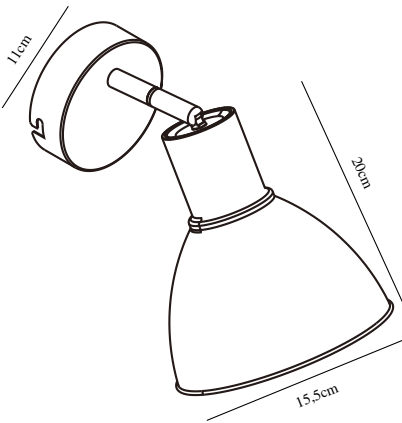

POP | WALL LIGHT | WHITE

45841001

nordlux®

Voltage (V): 220-240 Volt
IP degree: IP20
Maximum bulb wattage (W): 18W
Class (Class 1, Class 2, Class 3):
Class 2 (Double isolated)
Bulb base: E27
Dimmerable: Yes with compatible
bulb
Switch placement: On the cable
Parallel connection: False

Primary material: Metal
Color of the cable: Black
Length of the cable (cm): 180
Surface material of the cable:
Plastic
Is the cable replaceable: True

Color: White
Height (cm): 20
Width (cm): 19
Tube Diameter (cm): 1.3
Shade Diameter (cm): 15.5
Length (cm): 19
Projection (cm): 19
Tilt Angle (°): 90
Turning Angle (°): 320

EAN: 5701581371286
TUN: 1902427
Item Number: 45841001

Pcs Per Master Carton: 3
Sales Box Height (cm): 19.3
Sales Box Width(cm): 21
Sales Box Depth (cm): 16
Sales Box Volume m³ : 0.0065
Product net weight (kg): 0.54

• Contemporary and simple style • Adjustable lamp head for a directional light

Elegant retro wall light made of metal with high-gloss finish. The light has a rotatable head and features a switch on the cord.