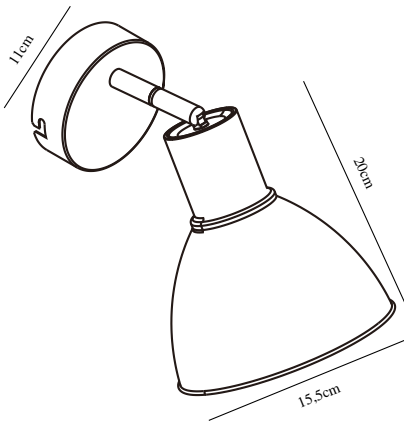

POP | WALL LIGHT | BEIGE

45841009

nordlux®

Voltage (V): 220-240 Volt
IP degree: IP20
Maximum bulb wattage (W): 18W
Class (Class 1, Class 2, Class 3):
Class 2 (Double isolated)
Bulb base: E27
Switch placement: On the cable
Parallel connection: False

Primary material: Metal
Color of the cable: White
Length of the cable (cm): 150
Surface material of the cable:
Plastic
Is the cable replaceable: True
Color: Beige

Height (cm): 20
Width (cm): 19
Shade Diameter (cm): 15.5
Length (cm): 19
Tilt Angle (°): 90
Turning Angle (°): 320

EAN: 5704924011528
TUN: 2276922
Item Number: 45841009
Pcs Per Master Carton: 3

Sales Box Height (cm): 19.3
Sales Box Width (cm): 21
Sales Box Depth (cm): 16
Sales Box Volume m³: 0.0065
Product net weight (kg): 0.54

• Contemporary and simple style • Adjustable lamp head for a directional light

Pop is a stylish, streamlined lighting design in a soft, matte finish. The brass detail on top adds an elegant touch to the classic shade. The wall lamp has an adjustable lamp head for a directional light and will hang beautifully beside your bed, sofa or above the kitchen counter.