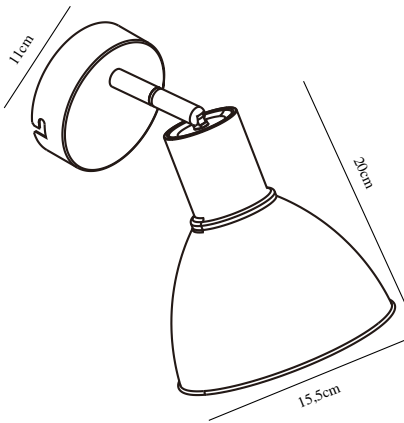

POP | WALL LIGHT | GREEN

45841023

nordlux®

Voltage (V): 220-240 Volt
IP degree: IP20
Maximum bulb wattage (W): 18W
Class (Class 1, Class 2, Class 3):
Class 2 (Double isolated)
Bulb base: E27
Dimmerable: Yes with compatible
bulb
Switch placement: On the cable
Parallel connection: False

Primary material: Metal
Color of the cable: White
Length of the cable (cm): 180
Surface material of the cable:
Plastic
Is the cable replaceable: True

Color: Green
Height (cm): 20
Width (cm): 19
Tube Diameter (cm): 1.3
Shade Diameter (cm): 15.5
Length (cm): 19
Projection (cm): 19
Tilt Angle (°): 90
Turning Angle (°): 320

EAN: 5701581371583
TUN: 1902436
Item Number: 45841023

Pcs Per Master Carton: 3
Sales Box Height (cm): 19.3
Sales Box Width (cm): 21
Sales Box Depth (cm): 16
Sales Box Volume m³ : 0.0065
Product net weight (kg): 0.54

• Contemporary and simple style • Adjustable lamp head for a directional light

Elegant retro wall light made of metal with high-gloss finish. The light has a rotatable head and features a switch on the cord.