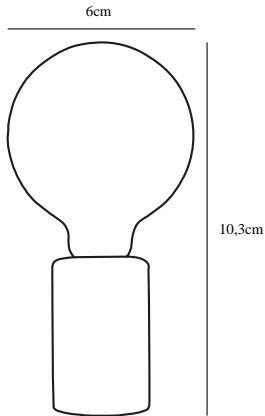

SIV MARBLE | TABLE LAMP | BLACK

45875003

nordlux®

Voltage (V): 230 Volt
IP degree: IP20
Maximum bulb wattage (W): 60W
Class (Class 1, Class 2, Class 3):
Class 2 (Double isolated)
Bulb base: E27
Dimmerable: Yes with compatible
bulb
Switch placement: On the cable

Color: Black
Height (cm): 10.3
EAN: 5701581371989
TUN: 1902482
Item Number: 45875003

Pcs Per Master Carton: 3
Sales Box Height (cm): 12
Sales Box Width (cm): 8
Sales Box Depth (cm): 12
Sales Box Volume m³ : 0.0012
Product net weight (kg): 0.525

Primary material: Marble
Color of the cable: Black
Length of the cable (cm): 180
Surface material of the cable:
Textile
Is the cable replaceable: False

- Nature style
- Genuine marble in nature's playful colours
- Create your own design expression with a decorative bulb