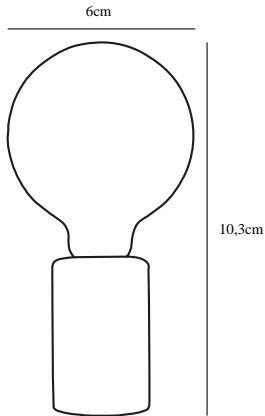

SIV MARBLE | TABLE LAMP | BROWN

45875018

nordlux®

Voltage (V): 220-240 Volt
IP degree: IP20
Maximum bulb wattage (W): 60W
Class (Class 1, Class 2, Class 3):
Class 2 (Double isolated)
Bulb base: E27
Switch placement: On the cable
Parallel connection: False

Color: Brown
Height (cm): 10
EAN: 5704924011535
TUN: 2276981

Item Number: 45875018
Pcs Per Master Carton: 3
Sales Box Height (cm): 12
Sales Box Width(cm): 12
Sales Box Depth (cm): 8
Sales Box Volume m³ : 0.0012
Product net weight (kg): 0.65

Primary material: Marble
Color of the cable: Black
Length of the cable (cm): 180
Surface material of the cable:
Textile
Is the cable replaceable: False

- Natural style • Genuine marble in nature's playful colours
- Create your own design expression with a decorative bulb • Marble structure means that not two are alike