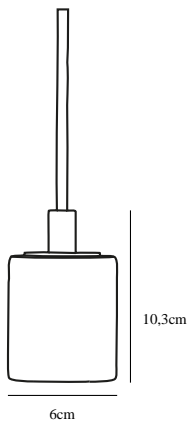

SIV | PENDANT | WHITE

45883001

nordlux®

Voltage (V): 230 Volt
IP degree: IP20
Maximum bulb wattage (W): 60W
Class (Class 1, Class 2, Class 3):
Class 1 (Earth contact)
Bulb base: E27
Dimmerable: Yes with compatible
bulb

Color: White
Height (cm): 10
EAN: 5701581372184
TUN: 1902361
Item Number: 45883001

Pcs Per Master Carton: 3
Sales Box Height (cm): 14
Sales Box Width(cm): 11
Sales Box Depth (cm): 14
Sales Box Volume m³ : 0.0022
Product net weight (kg): 0.64

Primary material: Marble
Color of the cable: White
Length of the cable (cm): 270
Surface material of the cable:
Textile
Is the cable replaceable: False

- Nature style • Genuine marble in nature's playful colours
- Create your own design expression with a decorative bulb