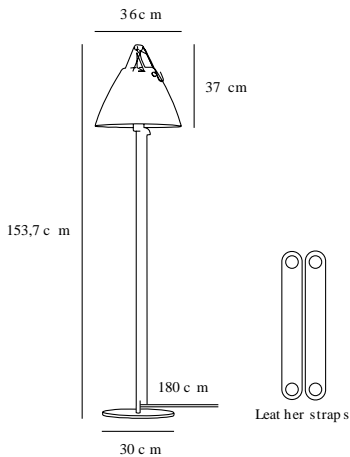

# STRAP | FLOOR LAMP | WHITE

46234001

Voltage (V): 230 Volt  
IP degree: IP20  
Maximum bulb wattage (W): 40W  
Class (Class 1, Class 2, Class 3):  
Class 2 (Double isolated)  
Bulb base: E27  
Dimmerable: Yes with compatible bulb  
Switch placement: On the fixture

Primary material: Metal  
Secondary material: Leather  
Color of the cable: White  
Length of the cable (cm): 180  
Surface material of the cable:  
Textile  
Is the cable replaceable: False

Color: White  
Height (cm): 153.7  
Tube Diameter (cm): 1.57  
Shade Diameter (cm): 36  
Shade Height (cm): 34  
Outdoor base dimension (cm): 30

EAN: 5701581397286  
TUN: 1957580  
Item Number: 46234001

Pcs Per Master Carton: 2  
Sales Box Height (cm): 29  
Sales Box Width(cm): 40  
Sales Box Depth (cm): 73  
Sales Box Volume m<sup>3</sup> : 0.0847  
Product net weight (kg): 5.686