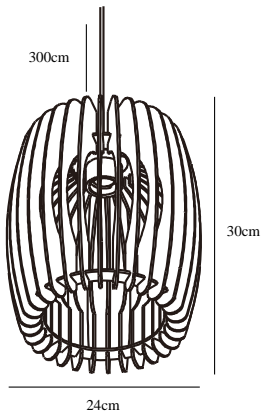

# TRICBECA 24 | PENDANT | BLACK

46423003

nordlux®

Voltage (V): 230 Volt  
IP degree: IP20  
Maximum bulb wattage (W): 60W  
Class (Class 1, Class 2, Class 3):  
Class 2 (Double isolated)  
Bulb base: E27  
Dimmerable: Yes with compatible  
bulb

Color: Black  
Shade Diameter (cm): 24  
Shade Height (cm): 30  
EAN: 5701581404687  
TUN: 1973650  
Item Number: 46423003

Pcs Per Master Carton: 3  
Sales Box Height (cm): 30.5  
Sales Box Width(cm): 12  
Sales Box Depth (cm): 23  
Sales Box Volume m<sup>3</sup> : 0.0084  
Product net weight (kg): 0.71

Primary material: Wood  
Color of the cable: Black  
Length of the cable (cm): 300  
Surface material of the cable:  
Plastic  
Is the cable replaceable: False

- Nature style • Wooden structure creates beautiful shadow play
- Create your own design expression with a decorative bulb