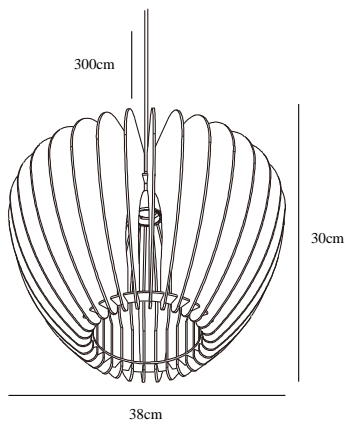

TRICBECA 38 | PENDANT | BLACK

46433003

nordlux®

Voltage (V): 230 Volt

IP degree: IP20

Maximum bulb wattage (W): 60W

Class (Class 1, Class 2, Class 3):

Class 2 (Double isolated)

Bulb base: E27

Dimmerable: Yes with compatible bulb

Color: Black

Shade Diameter (cm): 38

Shade Height (cm): 30

EAN: 5701581404885

TUN: 1973653

Item Number: 46433003

Pcs Per Master Carton: 3

Sales Box Height (cm): 32.5

Sales Box Width(cm): 12

Sales Box Depth (cm): 32.5

Sales Box Volume m³ : 0.0127

Product net weight (kg): 1.384

Primary material: Wood

Color of the cable: Black

Length of the cable (cm): 300

Surface material of the cable:

Plastic

Is the cable replaceable: False

- Nature style • Wooden structure creates beautiful shadow play
- Create your own design expression with a decorative bulb • Experience the wooden structure of the beautiful poplar veneer