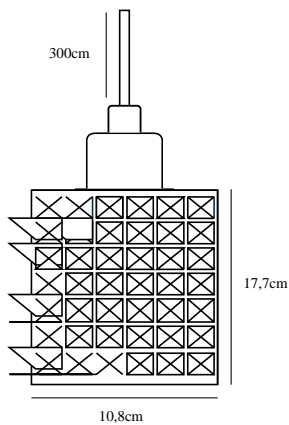

HOLLYWOOD | PENDANT | CLEAR

46483000

nordlux®

Voltage (V): 230 Volt

IP degree: IP20

Maximum bulb wattage (W): 60W

Class (Class 1, Class 2, Class 3):

Class 2 (Double isolated)

Bulb base: E27

Dimmerable: Yes with compatible bulb

Color: Clear

Shade Diameter (cm): 10.8

Shade Height (cm): 17.7

EAN: 5701581405387

TUN: 1975314

Item Number: 46483000

Pcs Per Master Carton: 3

Sales Box Height (cm): 20

Sales Box Width(cm): 13

Sales Box Depth (cm): 13

Sales Box Volume m³ : 0.0034

Product net weight (kg): 0.862

Primary material: Glass

Secondary material: Metal

Color of the Glass: Clear

Color of the cable: Black

Length of the cable (cm): 300

Surface material of the cable:

Textile

Is the cable replaceable: False

- Glamorous art deco style
- Diamond pattern that reflects light in an exciting way
- Hang 3 lamps together in a line or cluster

The Hollywood series has something nostalgic about it - it evokes the era of crystal decor, which in recent years has been rediscovered as a decor element. With its many facets, Hollywood adds a sparkling expression which contributes to a stylish atmosphere, providing an exclusive and pleasant mood.