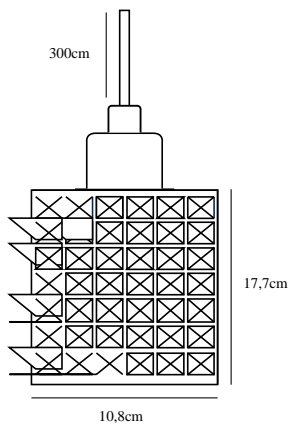

HOLLYWOOD | PENDANT | AMBER

46483027

nordlux®

Voltage (V): 230 Volt

IP degree: IP20

Maximum bulb wattage (W): 60W

Class (Class 1, Class 2, Class 3):

Class 2 (Double isolated)

Bulb base: E27

Dimmerable: Yes with compatible bulb

Color: Amber

Shade Diameter (cm): 10.8

Shade Height (cm): 17.7

EAN: 5701581405486

TUN: 1975315

Item Number: 46483027

Pcs Per Master Carton: 3

Sales Box Height (cm): 20

Sales Box Width(cm): 13

Sales Box Depth (cm): 13

Sales Box Volume m³ : 0.0034

Product net weight (kg): 0.862

Primary material: Glass

Secondary material: Metal

Color of the Glass: Amber

Color of the cable: Black

Length of the cable (cm): 300

Surface material of the cable:

Textile

Is the cable replaceable: False

- Glamorous art deco style
- Diamond pattern that reflects light in an exciting way
- Hang 3 lamps together in a line or cluster

The Hollywood series has something nostalgic about it - it evokes the era of crystal decor, which in recent years has been rediscovered as a decor element. With its many facets, Hollywood adds a sparkling expression which contributes to a stylish atmosphere, providing an exclusive and pleasant mood.