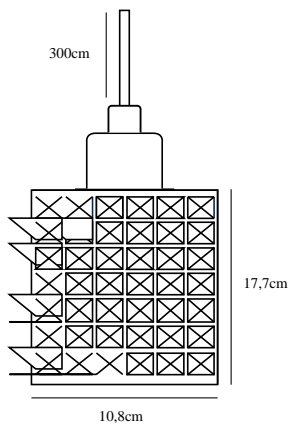

HOLLYWOOD | PENDANT | SMOKED

46483047

nordlux®

Voltage (V): 230 Volt
IP degree: IP20
Maximum bulb wattage (W): 60W
Class (Class 1, Class 2, Class 3):
Class 2 (Double isolated)
Bulb base: E27
Dimmerable: Yes with compatible
bulb

Color: Smoked
Shade Diameter (cm): 10.8
Shade Height (cm): 17.7
EAN: 5701581405585
TUN: 1975316
Item Number: 46483047

Pcs Per Master Carton: 3
Sales Box Height (cm): 20
Sales Box Width(cm): 13
Sales Box Depth (cm): 13
Sales Box Volume m³ : 0.0034
Product net weight (kg): 0.862

Primary material: Glass
Secondary material: Metal
Color of the Glass: Smoked
Color of the cable: Black
Length of the cable (cm): 300
Surface material of the cable:
Textile
Is the cable replaceable: False

- Glamorous art deco style
- Diamond pattern that reflects light in an exciting way
- Hang 3 lamps together in a line or cluster

The Hollywood series has something nostalgic about it - it evokes the era of crystal decor, which in recent years has been rediscovered as a decor element. With its many facets, Hollywood adds a sparkling expression which contributes to a stylish atmosphere, providing an exclusive and pleasant mood.