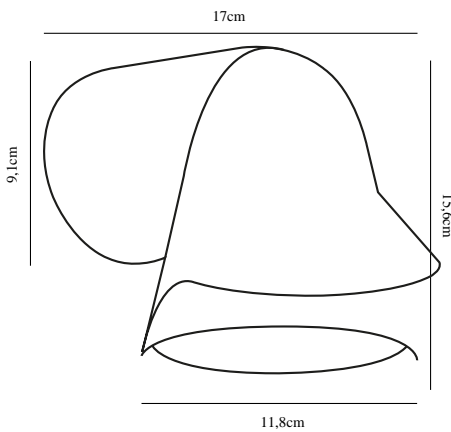

FRONT SINGLE | WALL LIGHT | WHITE

46801001

nordlux®

Voltage (V): 230 Volt
IP degree: IP44
Maximum bulb wattage (W): 28W
Class (Class 1, Class 2, Class 3):
Class 1 (Earth contact)
Bulb base: GU10
Parallel connection: True

Height (cm): 15.6
Width (cm): 11.8
Shade Diameter (cm): 11.8
Projection (cm): 17
EAN: 5701581398986
TUN: 1958103
Item Number: 46801001

Pcs Per Master Carton: 3
Sales Box Height (cm): 13.6
Sales Box Width(cm): 18.5
Sales Box Depth (cm): 17
Sales Box Volume m³ : 0.0043
Product net weight (kg): 0.548

Primary material: Aluminium
Secondary material: Glass
Color of the Glass: Sanded
Suitable for Seaside: No
Color: White

• Designed for both outdoor and bathroom use • Built-in parallel connection

Front Single has a sharp, simple and well-crafted form that complements both modern and classical architecture. Front is the result of the interesting possibilities that arise when lighting is cast in aluminum and the desire of designer Sebastian Holmbäck to create beautiful, discreet and well-balanced outdoor lighting.