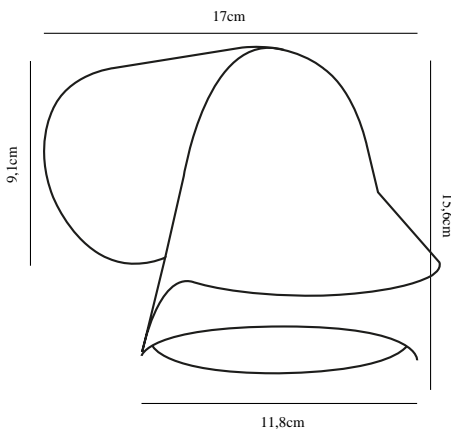

FRONT SINGLE | WALL LIGHT | SANDED

46801008

nordlux®

Voltage (V): 220-240 Volt

IP degree: IP44

Maximum bulb wattage (W): 28W

Class (Class 1, Class 2, Class 3):

Class 1 (Earth contact)

Bulb base: GU10

Parallel connection: True

Primary material: Aluminium

Secondary material: Glass

Color of the Glass: Sanded

Suitable for Seaside: No

Color: Sanded

Height (cm): 15.6

Width (cm): 11.8

Shade Diameter (cm): 11.8

Length (cm): 11.8

Projection (cm): 17

EAN: 5704924012396

TUN: 2276998

Item Number: 46801008

Pcs Per Master Carton: 3