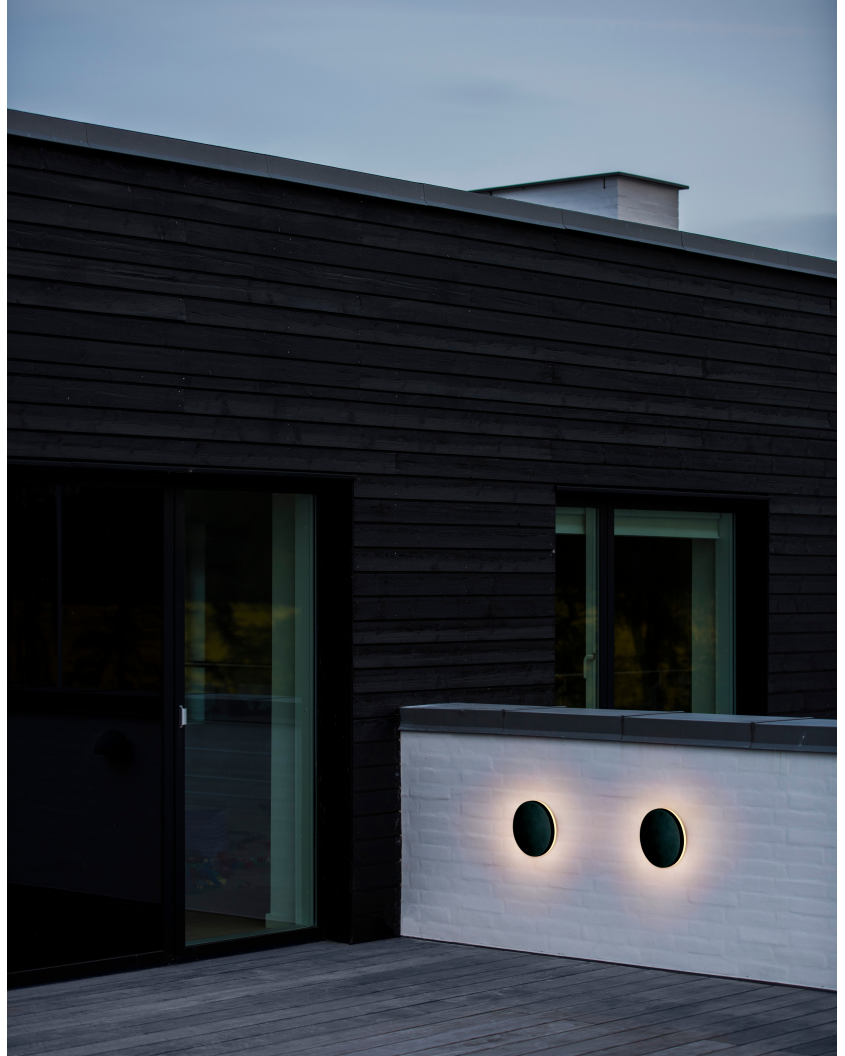

# ARTEGO ROUND | WALL LIGHT | BLACK

46941003

nordlux®

Voltage (V): 230 Volt  
IP degree: IP54  
Class (Class 1, Class 2, Class 3):  
Class 1 (Earth contact)  
Bulb base: LED Module  
Parallel connection: True

Primary material: Aluminium  
Secondary material: Plastic  
Color of the Glass: Opal white  
Suitable for Seaside: No  
Color: Black

Shade Diameter (cm): 15  
Projection (cm): 5  
EAN: 5701581410183  
TUN: 1975354  
Item Number: 46941003

• Built-in parallel connection • 5 year LED guarantee

The simple and robust complement each other wonderfully in Artego. The lamp represents a design for every taste, with a comfortable and effective lighting.