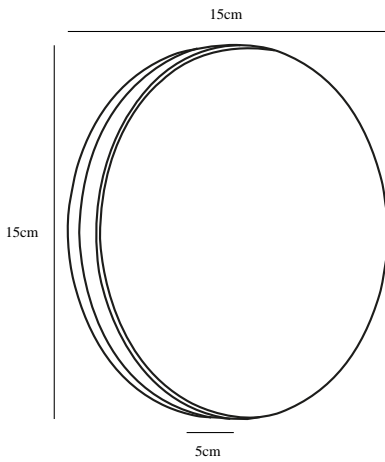

ARTEGO ROUND | WALL LIGHT | BLACK

46941003

nordlux®