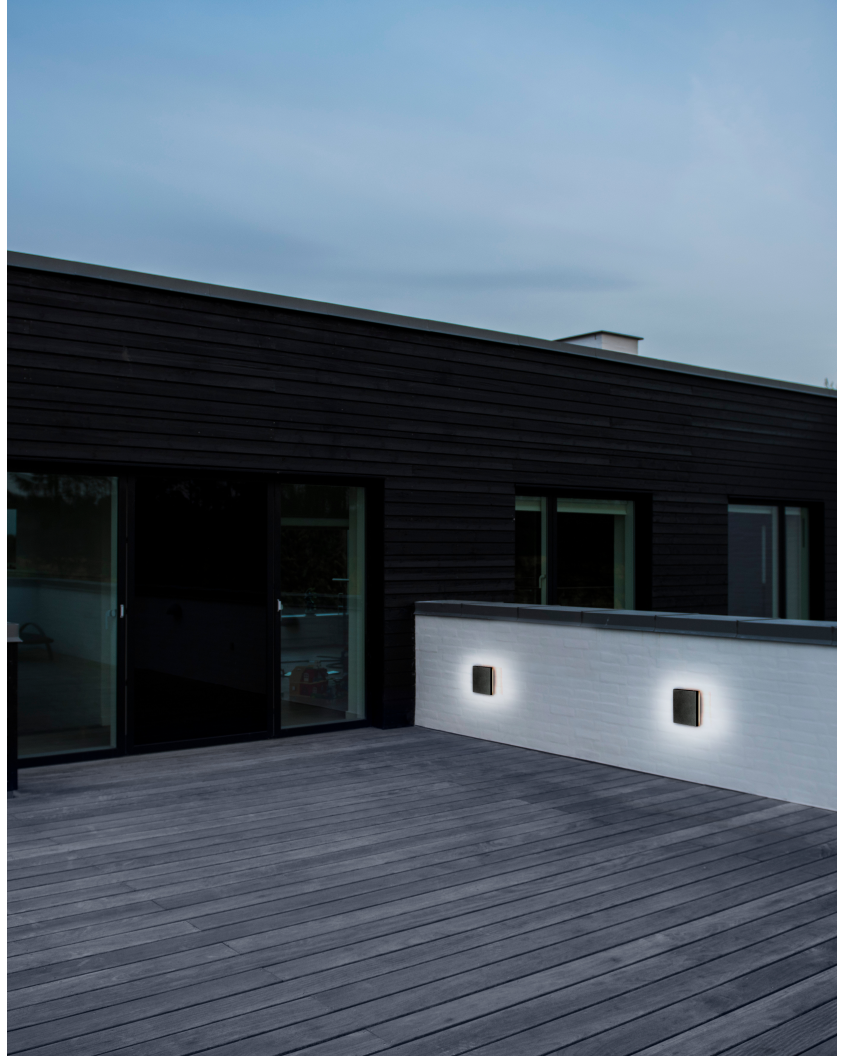

ARTEGO SQUARE | WALL LIGHT | BLACK

46951003

nordlux®

Voltage (V): 230 Volt
IP degree: IP54
Class (Class 1, Class 2, Class 3):
Class 1 (Earth contact)
Bulb base: LED Module
Parallel connection: True

Primary material: Aluminium
Secondary material: Plastic
Color of the Glass: Opal white
Suitable for Seaside: No
Color: Black

Classic ceiling light for indoor use with frosted shade. IP44. The ceiling light is ideal for placement on a ceiling, in a hallway, or in a basement and comes with an LED light bulb with low energy consumption and a long life.