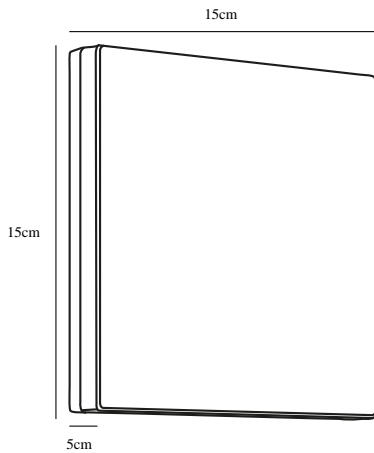

ARTEGO SQUARE | WALL LIGHT | BLACK

46951003

nordlux®

Voltage (V): 230 Volt
IP degree: IP54
Class (Class 1, Class 2, Class 3):
Class 1 (Earth contact)
Bulb base: LED Module
Parallel connection: True

Primary material: Aluminium
Secondary material: Plastic
Color of the Glass: Opal white
Suitable for Seaside: No
Color: Black

Height (cm): 15
Width (cm): 15
Projection (cm): 5
EAN: 5701581410282
TUN: 1975355
Item Number: 46951003

Pcs Per Master Carton: 3
Sales Box Height (cm): 15
Sales Box Width(cm): 6
Sales Box Depth (cm): 15
Sales Box Volume m³ : 0.0014
Product net weight (kg): 0.672

Brightness of light (Lumen): 484
Color Temperature (K): 3000
Ra-value : 81
Lifetime (h): 20000
Beam Angle (°) : 120
Energy Class: F
Actual Watt (W): 7.2

• Built-in parallel connection • 5 year LED guarantee