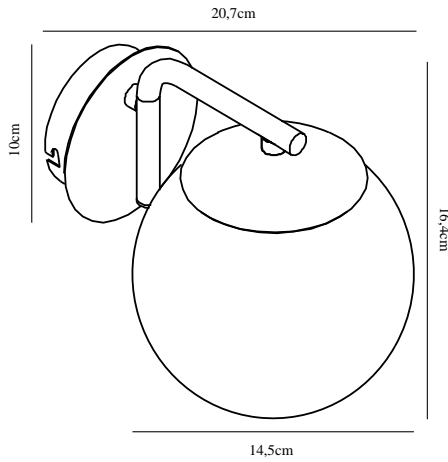

GRANT | WALL LIGHT | BLACK

47091003

nordlux®

Voltage (V): 230 Volt
IP degree: IP20
Maximum bulb wattage (W): 40W
Class (Class 1, Class 2, Class 3):
Class 2 (Double isolated)
Bulb base: E14
Dimmerable: Yes with compatible
bulb
Switch placement: On the cable

Color: Black
Height (cm): 16.4
Shade Diameter (cm): 14.5
Projection (cm): 20.7
EAN: 5701581411685
TUN: 1975370
Item Number: 47091003

Pcs Per Master Carton: 3
Sales Box Height (cm): 22
Sales Box Width(cm): 19
Sales Box Depth (cm): 25
Sales Box Volume m³ : 0.0104
Product net weight (kg): 0.6

Primary material: Glass
Secondary material: Metal
Color of the Glass: Opal white
Color of the cable: Black
Length of the cable (cm): 200
Surface material of the cable:
Plastic
Is the cable replaceable: True