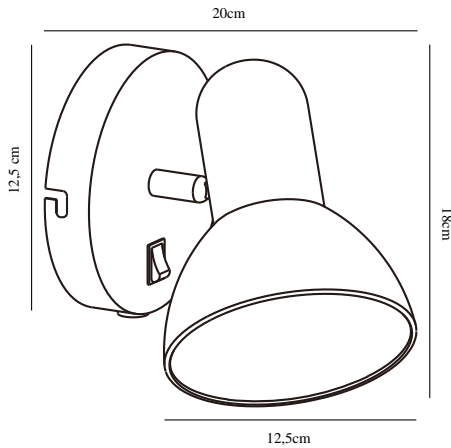

TEXAS | WALL LIGHT | WHITE

47141001

nordlux®

Voltage (V): 230 Volt
IP degree: IP20
Maximum bulb wattage (W): 60W
Class (Class 1, Class 2, Class 3):
Class 2 (Double isolated)
Bulb base: E27
Dimmerable: Yes with compatible
bulb
Switch placement: On the fixture

Primary material: Metal
Color of the cable: White
Length of the cable (cm): 180
Surface material of the cable:
Plastic
Is the cable replaceable: True

Color: White
Height (cm): 18
Width (cm): 13
Shade Diameter (cm): 12.5
Projection (cm): 20

EAN: 5701581412385
TUN: 1975377
Item Number: 47141001

Pcs Per Master Carton: 3
Sales Box Height (cm): 17
Sales Box Width(cm): 14
Sales Box Depth (cm): 19
Sales Box Volume m³ : 0.0045
Product net weight (kg): 0.53

- Contemporary and simple style
- Adjustable lamp head for a directional light

In the Texas series, all excess is shed in favour of a simple expression that contributes to the minimalist and stylish home. The lamp's flexible, pivoting mechanism allows for a directional light that provides ideal lighting conditions. Texas is a timeless series that can give many years of joy.