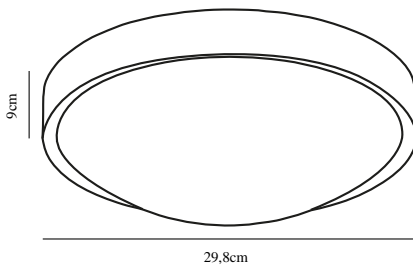

ALTUS | CEILING LIGHT | WHITE

47206001

nordlux®