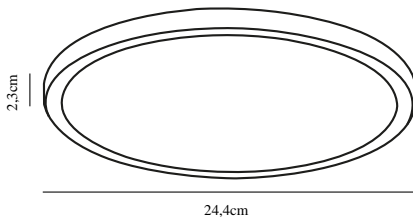

OJA 24 IP20 2700K | CEILING LIGHT | WHITE

47246001

nordlux®

Voltage (V): 230 Volt

IP degree: IP20

Class (Class 1, Class 2, Class 3):

Class 2 (Double isolated)

Bulb base: LED Module

Primary material: Plastic

Color: White

Projection (cm): 2.3

EAN: 5701581413283

TUN: 1975387

Item Number: 47246001

Pcs Per Master Carton: 3

Sales Box Height (cm): 25

Sales Box Width(cm): 3

Sales Box Depth (cm): 25

Sales Box Volume m³ : 0.0019

Product net weight (kg): 0.5

Brightness of light (Lumen): 1250

Color Temperature (K): 2700

Ra-value : 80

Lifetime (h): 25000

Beam Angle (°) : 120

Candela (cd) (for directional lamp only): 0

Energy Class: E

- Ultra-thin design • Backlight effect
- Easy twist lock connection and easy installation • 5 year LED guarantee

Universally applicable ultra-flat ceiling light with integrated LED and panel technology.

This non-dimmable ceiling luminaires has a very long lifetime of 25.000 hours and a comfortable warm-white light of 2700 K.

Nordlux
47246001

A
B
C
D
E
F
G

E

11
kWh/1000h

2019/2015