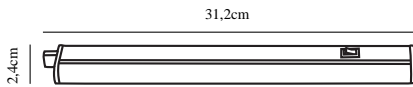

LATONA 5W | BATTEN LIGHT FITTING | WHITE

47416101

nordlux®

Voltage (V): 230 Volt
IP degree: IP20
Class (Class 1, Class 2, Class 3):
Class 2 (Double isolated)
Bulb base: LED Module
Parallel connection: True

Primary material: Plastic
Color: White

Width (cm): 2.4
Length (cm): 31.2
Projection (cm): 3.4
EAN: 5701581446281
TUN: 2018624
Item Number: 47416101
Pcs Per Master Carton: 6
Sales Box Height (cm): 5.8

Sales Box Width(cm): 32
Sales Box Depth (cm): 3.7
Sales Box Volume m³ : 0.0007
Product net weight (kg): 0.17

Brightness of light (Lumen): 420
Color Temperature (K):
3000/4000
Ra-value : 80
Lifetime (h): 25000
Beam Angle (°) : 130
Candela (cd) (for directional
lamp only): 0
Energy Class: E
Actual Watt (W): 5

- 2-step Moodmaker™ (3000/4000 kelvin) by switch on fixture • Ideally suited for under cabinet lighting • Parallel connection possible
- Connection cable included • Extendable by connecting multiple rails • 5 year LED

Latona is a universally useful, IP20-rated LED rail for installation beneath cabinets, featuring integrated LEDs that act as substitutes for T5 fluorescent tubes. Latona is equipped with a 2-step Moodmaker™ dimmer feature, which allows you to dim the lights in two steps according to your needs. Latona can easily be extended by clicking multiple rails together.

Nordlux
47416101

4
kWh/1000h

2019/2015