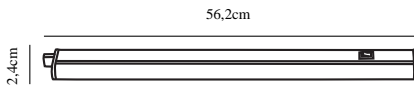

LATONA 9W | BATTEN LIGHT FITTING | WHITE

47426101

nordlux®

Voltage (V): 230 Volt
IP degree: IP20
Class (Class 1, Class 2, Class 3):
Class 2 (Double isolated)
Bulb base: LED Module
Parallel connection: True

Primary material: Plastic
Color: White

Width (cm): 2.4
Length (cm): 56.2
Projection (cm): 3.4

EAN: 5701581446380
TUN: 2018625
Item Number: 47426101
Pcs Per Master Carton: 6
Sales Box Height (cm): 5.8

Sales Box Width(cm): 57
Sales Box Depth (cm): 3.7
Sales Box Volume m³ : 0.0012
Product net weight (kg): 0.205

Brightness of light (Lumen): 730
Color Temperature (K):
3000/4000
Ra-value : 80
Lifetime (h): 25000
Beam Angle (°) : 130
Candela (cd) (for directional
lamp only): 0
Energy Class: E
Actual Watt (W): 9

- 2-step Moodmaker™ (3000/4000 kelvin) by switch on fixture • Ideally suited for under cabinet lighting • Parallel connection possible
- Connection cable included • Extendable by connecting multiple rails • 5 year LED