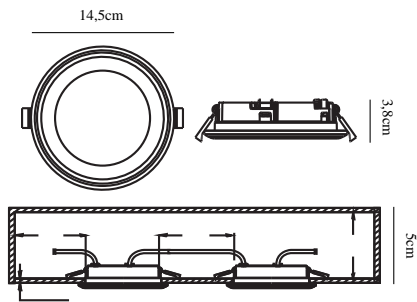

ELKTON 14 | DOWNLIGHT | WHITE

47530101

nordlux®

Voltage (V): 230 Volt
IP degree: IP20
Class (Class 1, Class 2, Class 3):
Class 2 (Double isolated)
Bulb base: LED Module
Parallel connection: True

Primary material: Plastic
Secondary material: Plastic
Color: White

Height (cm): 3.9
Built In Spot Diameter (cm): 14.5
Built In Width (cm): 23
Mount directly into insulation:
False

EAN: 5701581414983
TUN: 1975405
Item Number: 47530101

Pcs Per Master Carton: 3
Sales Box Height (cm): 15
Sales Box Width(cm): 4.8
Sales Box Depth (cm): 15
Sales Box Volume m³ : 0.0011
Product net weight (kg): 0.225