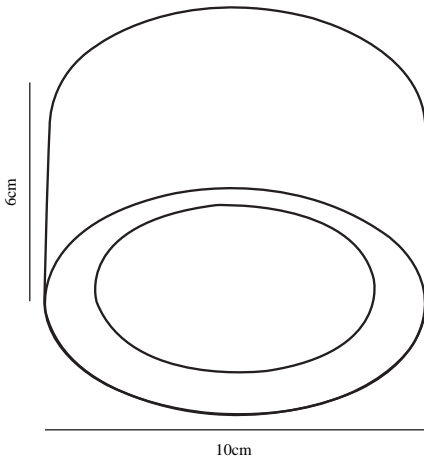

# FALLON | SURFACE DOWNLIGHT | BLACK/STEEL nordlux®

47540103

Voltage (V): 230 Volt  
 IP degree: IP20  
 Class (Class 1, Class 2, Class 3):  
 Class 2 (Double isolated)  
 Bulb base: LED Module  
 Parallel connection: True

Height (cm): 6  
 Projection (cm): 6  
 EAN: 5701581445888  
 TUN: 2018620  
 Item Number: 47540103

Pcs Per Master Carton: 3  
 Sales Box Height (cm): 6.8  
 Sales Box Width (cm): 10.5  
 Sales Box Depth (cm): 10.5  
 Sales Box Volume m<sup>3</sup> : 0.0007  
 Product net weight (kg): 0.275

Primary material: Metal  
 Secondary material: Plastic  
 Color: Black/Steel

Brightness of light (Lumen): 500  
 Color Temperature (K): 2700  
 Ra-value : 80  
 Lifetime (h): 20000  
 Beam Angle (°) : 110  
 Candela (cd) (for directional lamp only): 0  
 Energy Class: F  
 Actual Watt (W): 5.5