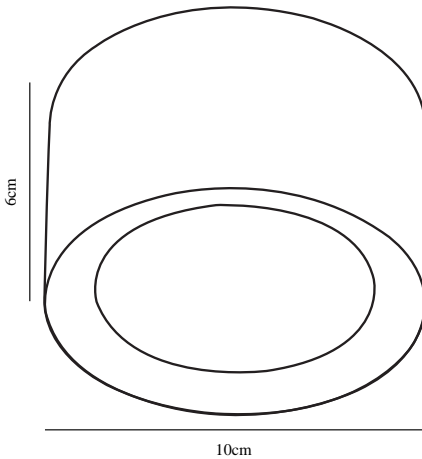

FALLON | SURFACE DOWNLIGHT | WHITE/STEEL

47540132

nordlux®

Voltage (V): 230 Volt

IP degree: IP20

Class (Class 1, Class 2, Class 3):

Class 2 (Double isolated)

Bulb base: LED Module

Parallel connection: True

Height (cm): 6

Projection (cm): 6

EAN: 5701581415188

TUN: 1975407

Item Number: 47540132

Pcs Per Master Carton: 3

Sales Box Height (cm): 6.8

Sales Box Width (cm): 10.5

Sales Box Depth (cm): 10.5

Sales Box Volume m³ : 0.0007

Product net weight (kg): 0.275

Primary material: Metal

Secondary material: Plastic

Color: White/Steel

Brightness of light (Lumen): 500

Color Temperature (K): 2700

Ra-value : 80

Lifetime (h): 20000

Beam Angle (°) : 110

Candela (cd) (for directional

lamp only): 0

Energy Class: F

Actual Watt (W): 5.5