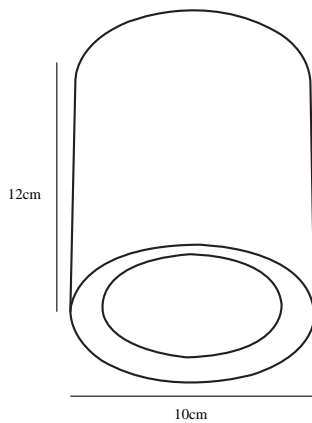

FALLON LONG | SURFACE DOWNLIGHT | WHITE/WHITE

47550101

nordlux®

Voltage (V): 230 Volt
IP degree: IP20
Class (Class 1, Class 2, Class 3):
Class 2 (Double isolated)
Bulb base: LED Module
Parallel connection: True

Primary material: Metal
Secondary material: Plastic
Color: White/White

Height (cm): 12
Projection (cm): 12
EAN: 5701581415287
TUN: 1975408
Item Number: 47550101

Pcs Per Master Carton: 3
Sales Box Height (cm): 12.8
Sales Box Width (cm): 10.5
Sales Box Depth (cm): 10.5
Sales Box Volume m³: 0.0014
Product net weight (kg): 0.408