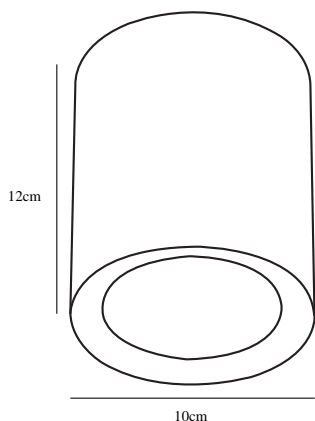

# FALLON LONG | SURFACE DOWNLIGHT | BLACK/STEEL

nordlux®

47550103

Voltage (V): 230 Volt  
IP degree: IP20  
Class (Class 1, Class 2, Class 3):  
Class 2 (Double isolated)  
Bulb base: LED Module  
Parallel connection: True

Primary material: Metal  
Secondary material: Plastic  
Color: Black/Steel

Height (cm): 12  
Projection (cm): 12  
EAN: 5701581445987  
TUN: 2018621  
Item Number: 47550103

Pcs Per Master Carton: 3  
Sales Box Height (cm): 12.8  
Sales Box Width(cm): 10.5  
Sales Box Depth (cm): 10.5  
Sales Box Volume m<sup>3</sup> : 0.0014  
Product net weight (kg): 0.408

Brightness of light (Lumen): 500  
Color Temperature (K): 2700  
Ra-value : 80  
Lifetime (h): 20000  
Beam Angle (°) : 110  
Candela (cd) (for directional lamp only): 0  
Energy Class: F  
Actual Watt (W): 5.5