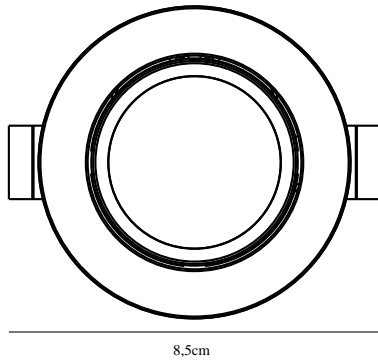

FREMONT 3-KIT | DOWNLIGHT | BLACK

47580103

nordlux®

Voltage (V): 220-240 Volt
IP degree: IP23
Class (Class 1, Class 2, Class 3):
Class 2 (Double isolated)
Bulb base: LED Module
Dimmerable: True
Parallel connection: True

Primary material: Metal
Secondary material: Plastic
Color: Black

Height (cm): 5.4
Width (cm): 8.5
Built In Spot Diameter (cm): 8.5
Built In Width (cm): 17.2
Mount directly into insulation:
False
Tilt Angle (°): 12

EAN: 5701581415881
TUN: 1975414
Item Number: 47580103
Pcs Per Master Carton: 3

Sales Box Height (cm): 26.85
Sales Box Width(cm): 10.8
Sales Box Depth (cm): 6.8
Sales Box Volume m³ : 0.002
Product net weight (kg): 0.36

Brightness of light (Lumen): 345
Color Temperature (K): 2700K
Ra-value : 80
Lifetime (h): 25000
Beam Angle (°) : 36
Candela (cd) (for directional lamp only): 0
Energy Class: F
Actual Watt (W): 5.5

- Stepless dimming via a wall-mounted dimmer switch • Parallel connection possible
- 5 year LED guarantee

Fremont is a recessed LED spotlight with dimmable LEDs that can be tilted for a directional light.

Fremont has a long lifespan of 20,000 hours and emits a pleasant warm white light (2700 kelvin).