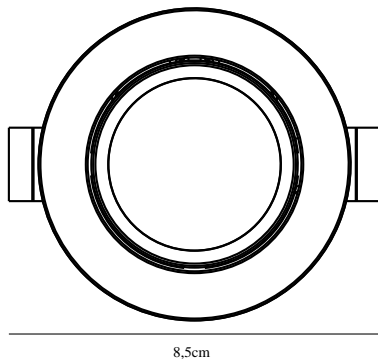

FREMONT 3-KIT | DOWNLIGHT | BRUSHED NICKEL nordlux®

47580132

Voltage (V): 220-240 Volt
IP degree: IP23
Class (Class 1, Class 2, Class 3):
Class 2 (Double isolated)
Bulb base: LED Module
Dimmerable: True
Parallel connection: True

Primary material: Metal
Secondary material: Plastic
Color: Brushed Nickel

Height (cm): 5.4
Width (cm): 8.5
Built In Spot Diameter (cm): 8.5
Built In Width (cm): 17.2
Mount directly into insulation:
False
Tilt Angle (°): 12

EAN: 5701581415980
TUN: 1975415
Item Number: 47580132
Pcs Per Master Carton: 3

Sales Box Height (cm): 26.85
Sales Box Width(cm): 10.8
Sales Box Depth (cm): 6.8
Sales Box Volume m³ : 0.002
Product net weight (kg): 0.36

Brightness of light (Lumen): 345
Color Temperature (K): 2700K
Ra-value : 80
Lifetime (h): 25000
Beam Angle (°) : 36
Candela (cd) (for directional lamp only): 0
Energy Class: F
Actual Watt (W): 5.5

- Stepless dimming via a wall-mounted dimmer switch • Parallel connection possible
- 5 year LED guarantee

Fremont is a recessed LED spotlight with dimmable LEDs that can be tilted for a directional light.

Fremont has a long lifespan of 20,000 hours and emits a pleasant warm white light (2700 kelvin).

ENERGY

Nordlux
47580132

A
B
C
D
E
F
G

5
kWh/1000h

2019/2015