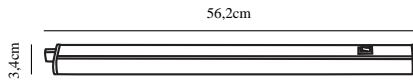

RENTON 55 | BATTEN LIGHT FITTING | WHITE

47786101

nordlux®