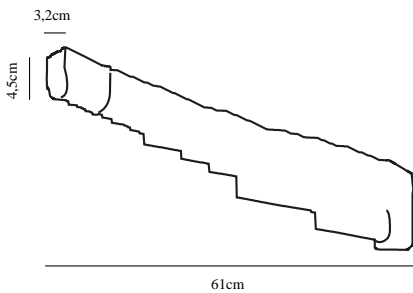

ARLINGTON 60 | BATTEN LIGHT FITTING | WHITE

47826101

nordlux®

Voltage (V): 230 Volt
IP degree: IP20
Class (Class 1, Class 2, Class 3):
Class 2 (Double isolated)
Bulb base: LED Module

Primary material: Plastic
Color: White

Width (cm): 3.2
Length (cm): 61
Projection (cm): 4.5

EAN: 5701581418288
TUN: 1975440
Item Number: 47826101
Pcs Per Master Carton: 6
Sales Box Height (cm): 3

Sales Box Width(cm): 5
Sales Box Depth (cm): 82
Sales Box Volume m³ : 0.0012
Product net weight (kg): 0.194

Brightness of light (Lumen): 1000
Color Temperature (K): 4000
Ra-value : 80
Lifetime (h): 25000
Beam Angle (°) : 150
Candela (cd) (for directional lamp only): 0
Energy Class: F
Actual Watt (W): 12

• Ideally suited for under cabinet lighting • 5 year LED guarantee

This universally applicable batten with integrated LED, a long product lifetime of 25.000 hours in IP20 is a great and energy efficient replacement for classical T8 fluorescent fixtures.

ENERG

Nordlux
47826101

A
B
C
D
E
F
G

10
kWh/1000h

2019/2015