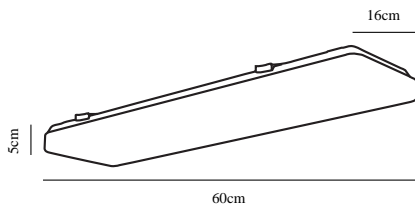

TRENTON | BATTEN LIGHT FITTING | WHITE

47856101

nordlux®

Voltage (V): 230 Volt
IP degree: IP20
Class (Class 1, Class 2, Class 3):
Class 1 (Earth contact)
Bulb base: LED Module

Primary material: Plastic
Secondary material: Metal
Color: White

Width (cm): 16
Length (cm): 60
Projection (cm): 5

EAN: 5701581418585
TUN: 1975443
Item Number: 47856101
Pcs Per Master Carton: 3
Sales Box Height (cm): 6

Sales Box Width(cm): 19
Sales Box Depth (cm): 63
Sales Box Volume m³ : 0.0072
Product net weight (kg): 0.79

Brightness of light (Lumen): 1900
Color Temperature (K): 4000
Ra-value : 80
Lifetime (h): 25000
Beam Angle (°) : 120
Candela (cd) (for directional lamp only): 0
Energy Class: E
Actual Watt (W): 23

• Ultra-thin design • 5 year LED guarantee