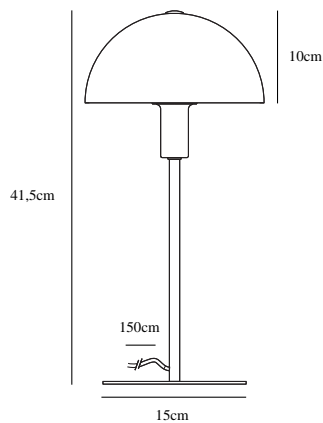

# ELLEN 20 | TABLE LAMP | WHITE

48555001

nordlux®

Voltage (V): 220-240 Volt  
IP degree: IP20  
Maximum bulb wattage (W): 40W  
Class (Class 1, Class 2, Class 3):  
Class 2 (Double isolated)  
Bulb base: E14  
Dimmerable: Yes with compatible  
bulb  
Switch placement: On the base  
Parallel connection: False

Primary material: Metal  
Secondary material: Plastic  
Color of the cable: White  
Length of the cable (cm): 150  
Surface material of the cable:  
Textile  
Is the cable replaceable: False

Color: White  
Height (cm): 40  
Width (cm): 20  
Tube Diameter (cm): 1.15  
Shade Diameter (cm): 20  
Shade Height (cm): 10  
Outdoor base dimension (cm): 15  
Lenght (cm): 20

EAN: 5701581458086  
TUN: 2042321  
Item Number: 48555001

Pcs Per Master Carton: 3  
Sales Box Height (cm): 32.5  
Sales Box Width(cm): 22  
Sales Box Depth (cm): 20  
Sales Box Volume m<sup>3</sup> : 0.0143  
Product net weight (kg): 1.12