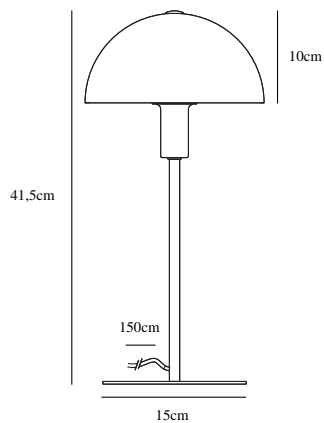

ELLEN 20 | TABLE LAMP | BLACK

48555003

nordlux®

Voltage (V): 220-240 Volt
IP degree: IP20
Maximum bulb wattage (W): 40W
Class (Class 1, Class 2, Class 3):
Class 2 (Double isolated)
Bulb base: E14
Dimmerable: Yes with compatible
bulb
Switch placement: On the base
Parallel connection: False

Primary material: Metal
Secondary material: Plastic
Color of the cable: Black
Length of the cable (cm): 150
Surface material of the cable:
Textile
Is the cable replaceable: False

Color: Black
Height (cm): 40
Width (cm): 20
Tube Diameter (cm): 1.15
Shade Diameter (cm): 20
Shade Height (cm): 10
Outdoor base dimension (cm): 15
Lenght (cm): 20

EAN: 5701581458185
TUN: 2042322
Item Number: 48555003

Pcs Per Master Carton: 3
Sales Box Height (cm): 32.5
Sales Box Width(cm): 22
Sales Box Depth (cm): 20
Sales Box Volume m³ : 0.0143
Product net weight (kg): 1.12