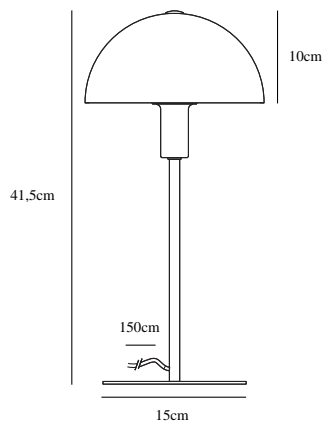

ELLEN 20 | TABLE LAMP | BEIGE

48555009

nordlux®

Voltage (V): 220-240 Volt
IP degree: IP20
Maximum bulb wattage (W): 40W
Class (Class 1, Class 2, Class 3):
Class 2 (Double isolated)
Bulb base: E14
Switch placement: On the base
Parallel connection: False

Primary material: Metal
Secondary material: Plastic
Color of the cable: White
Length of the cable (cm): 150
Surface material of the cable:
Textile
Is the cable replaceable: False
Color: Beige

Height (cm): 40
Width (cm): 20
Tube Diameter (cm): 1.15
Shade Diameter (cm): 20
Shade Height (cm): 10
Outdoor base dimension (cm): 15
Length (cm): 20

EAN: 5704924011559
TUN: 2276927
Item Number: 48555009
Pcs Per Master Carton: 3

Sales Box Height (cm): 32.5
Sales Box Width(cm): 22
Sales Box Depth (cm): 20
Sales Box Volume m³ : 0.0143
Product net weight (kg): 1.12