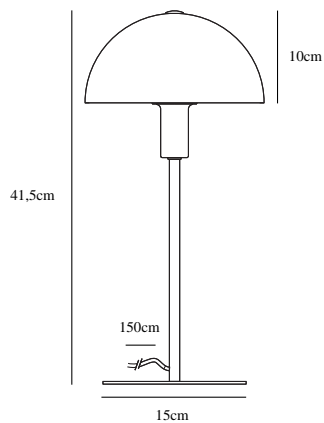

ELLEN 20 | TABLE LAMP | GREEN

48555023

nordlux®

Voltage (V): 220-240 Volt
IP degree: IP20
Maximum bulb wattage (W): 40W
Class (Class 1, Class 2, Class 3):
Class 2 (Double isolated)
Bulb base: E14
Dimmerable: Yes with compatible
bulb
Switch placement: On the base
Parallel connection: False

Primary material: Metal
Secondary material: Plastic
Color of the cable: White
Length of the cable (cm): 150
Surface material of the cable:
Textile
Is the cable replaceable: False

Color: Green
Height (cm): 40
Width (cm): 20
Tube Diameter (cm): 1.15
Shade Diameter (cm): 20
Shade Height (cm): 10
Outdoor base dimension (cm): 15
Length (cm): 20

EAN: 5701581458284
TUN: 2042323
Item Number: 48555023

Pcs Per Master Carton: 3
Sales Box Height (cm): 32.5
Sales Box Width(cm): 22
Sales Box Depth (cm): 20
Sales Box Volume m³ : 0.0143
Product net weight (kg): 1.12