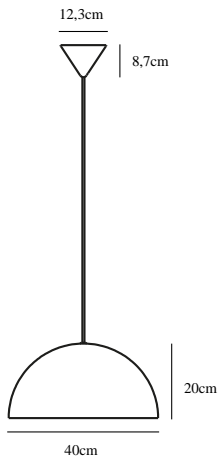

ELLEN 40 | PENDANT | WHITE

48573001

nordlux®

Voltage (V): 230 Volt
IP degree: IP20
Maximum bulb wattage (W): 40W
Class (Class 1, Class 2, Class 3):
Class 2 (Double isolated)
Bulb base: E27
Dimmerable: Yes with compatible
bulb

Color: White
Shade Diameter (cm): 40
Shade Height (cm): 20
EAN: 5701581458581
TUN: 2042326
Item Number: 48573001

Pcs Per Master Carton: 2
Sales Box Height (cm): 23.5
Sales Box Width(cm): 41
Sales Box Depth (cm): 41
Sales Box Volume m³ : 0.0395
Product net weight (kg): 1.8

Primary material: Metal
Color of the cable: White
Length of the cable (cm): 200
Surface material of the cable:
Textile
Is the cable replaceable: False

• Contemporary and elegant style • Creates a soft downlight