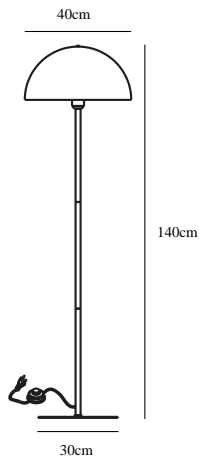

ELLEN 40 | FLOOR LAMP | WHITE

48584001

nordlux®

Voltage (V): 230 Volt
IP degree: IP20
Maximum bulb wattage (W): 40W
Class (Class 1, Class 2, Class 3):
Class 2 (Double isolated)
Bulb base: E27
Dimmerable: Yes with compatible
bulb
Switch placement: On the cable

Primary material: Metal
Color of the cable: White
Length of the cable (cm): 150
Surface material of the cable:
Textile
Is the cable replaceable: False

Color: White
Height (cm): 140
Shade Diameter (cm): 40
Shade Height (cm): 20
Outdoor base dimension (cm): 30

EAN: 5701581458789
TUN: 2042328
Item Number: 48584001

Pcs Per Master Carton: 2
Sales Box Height (cm): 28.5
Sales Box Width(cm): 41.5
Sales Box Depth (cm): 41.5
Sales Box Volume m³ : 0.0491
Product net weight (kg): 3