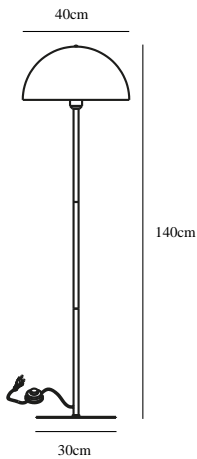

ELLEN 40 | FLOOR LAMP | BLACK

48584003

nordlux®

Voltage (V): 230 Volt
IP degree: IP20
Maximum bulb wattage (W): 40W
Class (Class 1, Class 2, Class 3):
Class 2 (Double isolated)
Bulb base: E27
Dimmerable: Yes with compatible
bulb
Switch placement: On the cable

Primary material: Metal
Color of the cable: Black
Length of the cable (cm): 150
Surface material of the cable:
Textile
Is the cable replaceable: False

Color: Black
Height (cm): 140
Shade Diameter (cm): 40
Shade Height (cm): 20
Outdoor base dimension (cm): 30

EAN: 5701581458888
TUN: 2042329
Item Number: 48584003

Pcs Per Master Carton: 2
Sales Box Height (cm): 28.5
Sales Box Width(cm): 41.5
Sales Box Depth (cm): 41.5
Sales Box Volume m³ : 0.0491
Product net weight (kg): 3