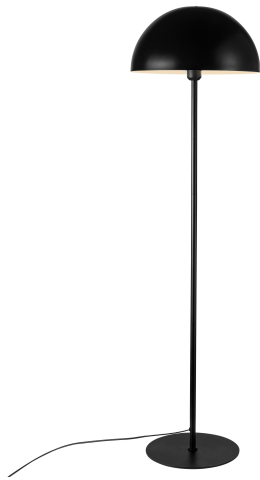

ELLEN 40 | FLOOR LAMP | BLACK

48584003

nordlux®

Voltage (V): 230 Volt
IP degree: IP20
Maximum bulb wattage (W): 40W
Class (Class 1, Class 2, Class 3):
Class 2 (Double isolated)
Bulb base: E27
Dimmerable: Yes with compatible
bulb
Switch placement: On the cable

Primary material: Metal
Color of the cable: Black
Length of the cable (cm): 150
Surface material of the cable:
Textile
Is the cable replaceable: False

Color: Black
Height (cm): 140
Shade Diameter (cm): 40
Shade Height (cm): 20
Outdoor base dimension (cm): 30

EAN: 5701581458888
TUN: 2042329
Item Number: 48584003

Pcs Per Master Carton: 2
Sales Box Height (cm): 28.5
Sales Box Width(cm): 41.5
Sales Box Depth (cm): 41.5
Sales Box Volume m³ : 0.0491
Product net weight (kg): 3

• Contemporary and elegant style • Creates a soft downlight

With references to minimalist and timeless Scandinavian design, Ellen fits beautifully into most interior designs. The rounded shade creates an elegant and contemporary contrast to the lightweight frame and contributes visual volume and a wide field of light. Ellen is the perfect floor lamp to brighten up your home with a soft and pleasant light.