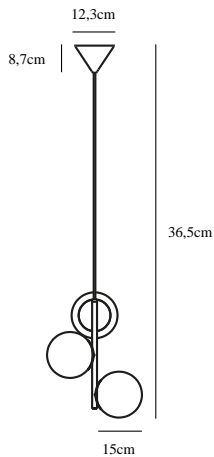

LILLY | PENDANT | BLACK

48603003

nordlux®

Voltage (V): 230 Volt
IP degree: IP20
Maximum bulb wattage (W):
3X40W
Class (Class 1, Class 2, Class 3):
Class 2 (Double isolated)
Bulb base: E14
Dimmerable: Yes with compatible
bulb

Color: Black
Height (cm): 36.5
Width (cm): 32
Shade Diameter (cm): 15
EAN: 5701581458987
TUN: 2042330
Item Number: 48603003

Pcs Per Master Carton: 2
Sales Box Height (cm): 50
Sales Box Width (cm): 28
Sales Box Depth (cm): 20
Sales Box Volume m³ : 0.028
Product net weight (kg): 1.2

Primary material: Metal
Secondary material: Glass
Color of the Glass: Opal white
Color of the cable: Black
Length of the cable (cm): 200
Surface material of the cable:
Textile
Is the cable replaceable: False