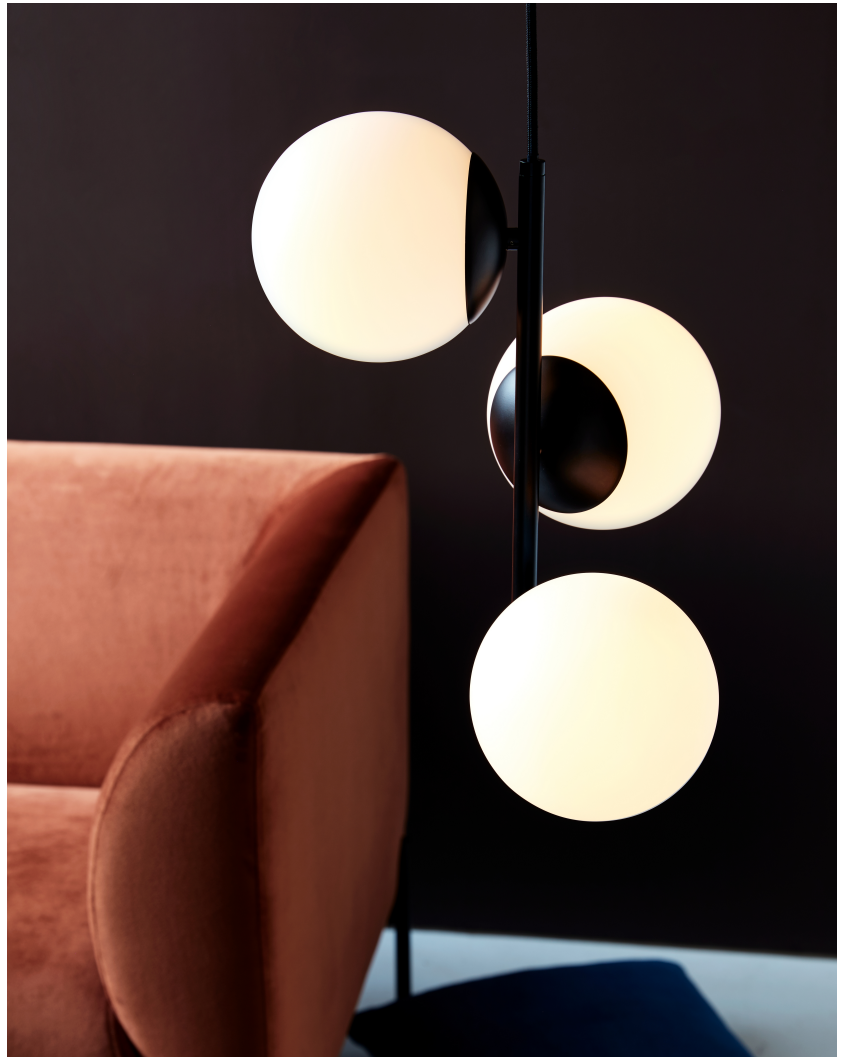

LILLY | PENDANT | BLACK

48603003

nordlux®

Voltage (V): 230 Volt
IP degree: IP20
Maximum bulb wattage (W):
3X40W
Class (Class 1, Class 2, Class 3):
Class 2 (Double isolated)
Bulb base: E14
Dimmerable: Yes with compatible
bulb

Color: Black
Height (cm): 36.5
Width (cm): 32
Shade Diameter (cm): 15
EAN: 5701581458987
TUN: 2042330
Item Number: 48603003

Pcs Per Master Carton: 2
Sales Box Height (cm): 50
Sales Box Width (cm): 28
Sales Box Depth (cm): 20
Sales Box Volume m³ : 0.028
Product net weight (kg): 1.2

Primary material: Metal
Secondary material: Glass
Color of the Glass: Opal white
Color of the cable: Black
Length of the cable (cm): 200
Surface material of the cable:
Textile
Is the cable replaceable: False

- Glamorous modern style • Matte white opal mouth blown glass
- Provides a soft, diffused light

Lilly is a highly decorative series that combines simplicity and elegance in the finest possible manner. There is an obvious ease to the interplay of the minimalist frame and the elegant, luminous glass domes where the opal white glass lets a warm and pleasant light penetrate it.

The interaction between the black matte surface and the light opal glass makes the Lilly pendant extremely elegant. The placement of the luminous glass domes creates a complete and decorative whole, and simultaneously provides 36-degree lighting throughout the room.

www.nordlux.com