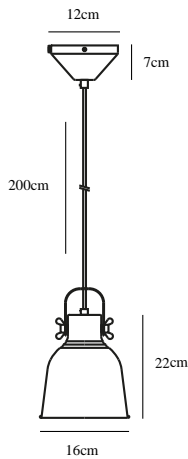

ADRIAN 16 | PENDANT | ANTHRACITE

48783003

nordlux®

Voltage (V): 220-240 Volt
IP degree: IP20
Maximum bulb wattage (W): 25W
Class (Class 1, Class 2, Class 3):
Class 2 (Double isolated)
Bulb base: E27
Dimmerable: Yes with compatible
bulb
Parallel connection: True

Primary material: Metal
Secondary material: Plastic
Color of the cable: Black/White
Length of the cable (cm): 200
Surface material of the cable:
Textile
Is the cable replaceable: False

Color: Anthracite
Height (cm): 24
Width (cm): 16
Shade Diameter (cm): 16
Shade Height (cm): 22
Length (cm): 16
Tilt Angle (°): 180
EAN: 5701581461789
TUN: 2042358
Item Number: 48783003

Pcs Per Master Carton: 6
Sales Box Height (cm): 22
Sales Box Width (cm): 16.5
Sales Box Depth (cm): 16.5
Sales Box Volume m³ : 0.01
Product net weight (kg): 0.63
Actual Watt (W): 25

• Industrial style • Tilting and turning shade