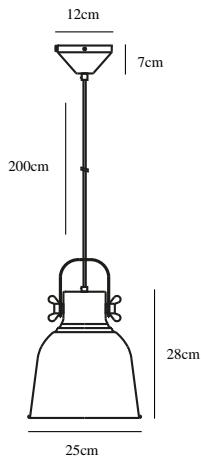

# ADRIAN 25 | PENDANT | ANTHRACITE

48793003

nordlux®

Voltage (V): 220-240 Volt  
IP degree: IP20  
Maximum bulb wattage (W): 40W  
Class (Class 1, Class 2, Class 3):  
Class 2 (Double isolated)  
Bulb base: E27  
Dimmerable: Yes with compatible  
bulb  
Parallel connection: True

Primary material: Metal  
Secondary material: Plastic  
Color of the cable: Black/White  
Length of the cable (cm): 200  
Surface material of the cable:  
Textile  
Is the cable replaceable: False

Color: Anthracite  
Height (cm): 36  
Width (cm): 25  
Shade Diameter (cm): 25  
Shade Height (cm): 28  
Length (cm): 25  
Tilt Angle (°): 180

EAN: 5701581461987  
TUN: 2042360  
Item Number: 48793003

Pcs Per Master Carton: 3  
Sales Box Height (cm): 23.5  
Sales Box Width (cm): 25.8  
Sales Box Depth (cm): 25.8  
Sales Box Volume m<sup>3</sup>: 0.02  
Product net weight (kg): 1.18

Actual Watt (W): 40

• Industrial style • Tilting and turning shade

With its raw and industrial design, the Adrian series creates a contrast to the bright and feminine Nordic interior style. The interaction between the rough surface and the integrated screws reinforces the industrial expression. In contrast to the rough design, the screen creates cosy lighting with downward light and simultaneously spreads the light out into the room through the screws on the side, contributing to a whole new lighting experience.