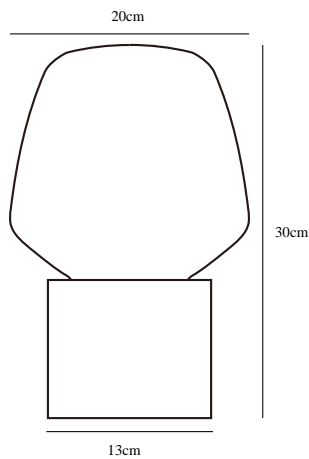

# CHRISTINA 20 | TABLE LAMP | LIGHT GREY

48905011

nordlux®

Voltage (V): 220-240 Volt  
IP degree: IP20  
Maximum bulb wattage (W): 25W  
Class (Class 1, Class 2, Class 3):  
Class 2 (Double isolated)  
Bulb base: E27  
Dimmerable: Yes with compatible  
bulb  
Switch placement: On the cable

Primary material: Concrete  
Secondary material: Glass  
Color of the Glass: Smoked  
Color of the cable: Black  
Length of the cable (cm): 150  
Surface material of the cable:  
Plastic  
Is the cable replaceable: False

Color: Light grey  
Height (cm): 30  
Width (cm): 19.5  
Shade Diameter (cm): 19.5  
Outdoor base dimension (cm): 13  
Length (cm): 19.5

EAN: 5701581463684  
TUN: 2042377  
Item Number: 48905011

Pcs Per Master Carton: 3  
Sales Box Height (cm): 29  
Sales Box Width(cm): 38  
Sales Box Depth (cm): 23  
Sales Box Volume m<sup>3</sup> : 0.0253  
Product net weight (kg): 1.9