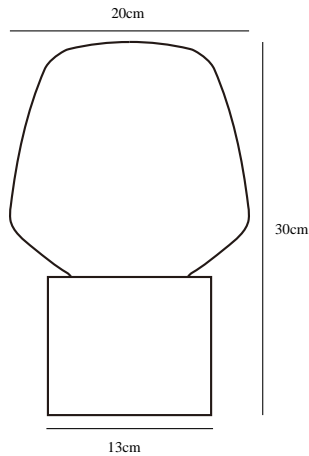

CHRISTINA 20 | TABLE LAMP | CLEAR

48905014

nordlux®

Voltage (V): 220-240 Volt
IP degree: IP20
Maximum bulb wattage (W): 25W
Class (Class 1, Class 2, Class 3):
Class 2 (Double isolated)
Bulb base: E27
Switch placement: On the cable
Parallel connection: False

Primary material: Wood
Secondary material: Glass
Color of the cable: Black
Length of the cable (cm): 150
Surface material of the cable:
Plastic
Is the cable replaceable: False
Color: Clear

Height (cm): 30
Width (cm): 19.5
Shade Diameter (cm): 19.5
Outdoor base dimension (cm): 13
Length (cm): 19.5

EAN: 5704924011566
TUN: 2276934
Item Number: 48905014
Pcs Per Master Carton: 3

Sales Box Height (cm): 29
Sales Box Width (cm): 38
Sales Box Depth (cm): 23
Sales Box Volume m³: 0.0253
Product net weight (kg): 1.2