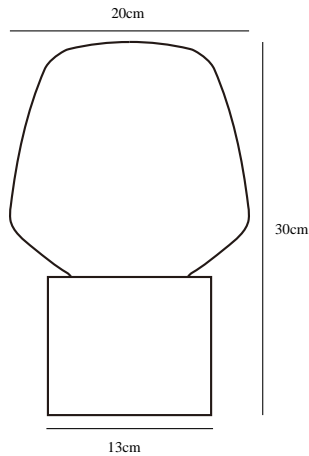

CHRISTINA 20 | TABLE LAMP | ANTHRACITE

48905050

nordlux®

Voltage (V): 220-240 Volt
IP degree: IP20
Maximum bulb wattage (W): 25W
Class (Class 1, Class 2, Class 3):
Class 2 (Double isolated)
Bulb base: E27
Switch placement: On the cable
Parallel connection: False

Primary material: Concrete
Secondary material: Glass
Color of the cable: Black
Length of the cable (cm): 150
Surface material of the cable:
Plastic
Is the cable replaceable: False

Color: Anthracite
Height (cm): 30
Width (cm): 19.5
Shade Diameter (cm): 19.5
Outdoor base dimension (cm): 13
Length (cm): 19.5

EAN: 5704924011573
TUN: 2276985

Item Number: 48905050
Pcs Per Master Carton: 3
Sales Box Height (cm): 29
Sales Box Width(cm): 38
Sales Box Depth (cm): 23
Sales Box Volume m³ : 0.0253
Product net weight (kg): 1.9