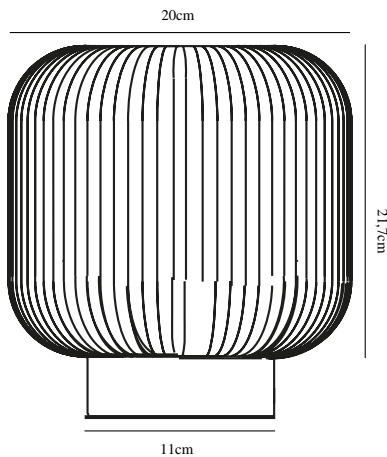

MILFORD | TABLE LAMP | NATURE

48915001

nordlux®

Voltage (V): 230 Volt
IP degree: IP20
Maximum bulb wattage (W): 40W
Class (Class 1, Class 2, Class 3):
Class 2 (Double isolated)
Bulb base: E27
Dimmerable: Yes with compatible
bulb
Switch placement: On the cable

Color: Nature
Height (cm): 21.7
Shade Diameter (cm): 20
Outdoor base dimension (cm): 11
EAN: 5701581463783
TUN: 2042378
Item Number: 48915001

Pcs Per Master Carton: 3
Sales Box Height (cm): 28
Sales Box Width(cm): 25
Sales Box Depth (cm): 25
Sales Box Volume m³ : 0.0175
Product net weight (kg): 1.164

Primary material: Glass
Secondary material: Wood
Color of the Glass: Opal white
Color of the cable: White
Length of the cable (cm): 150
Surface material of the cable:
Textile
Is the cable replaceable: False