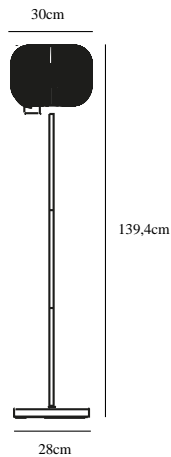

# MILFORD | FLOOR LAMP | WHITE

48924001

nordlux®

Voltage (V): 230 Volt  
IP degree: IP20  
Maximum bulb wattage (W): 40W  
Class (Class 1, Class 2, Class 3):  
Class 2 (Double isolated)  
Bulb base: E27  
Dimmerable: Yes with compatible  
bulb  
Switch placement: On the cable

Primary material: Glass  
Secondary material: Metal  
Color of the Glass: Opal white  
Color of the cable: White  
Length of the cable (cm): 180  
Surface material of the cable:  
Textile  
Is the cable replaceable: False

Color: White  
Height (cm): 139.4  
Shade Diameter (cm): 30  
Outdoor base dimension (cm): 28  
EAN: 5701581463882  
TUN: 2042379  
Item Number: 48924001

Pcs Per Master Carton: 2  
Sales Box Height (cm): 40  
Sales Box Width(cm): 38  
Sales Box Depth (cm): 35.5  
Sales Box Volume m<sup>3</sup> : 0.054  
Product net weight (kg): 7.04