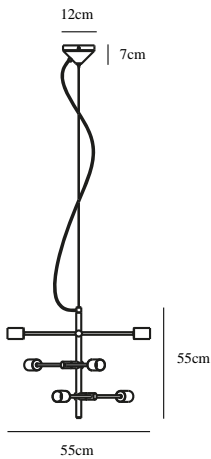

JOSEFINE | PENDANT | MATT BLACK

48933003

nordlux®

Voltage (V): 230 Volt
IP degree: IP20
Maximum bulb wattage (W):
6X28W
Class (Class 1, Class 2, Class 3):
Class 2 (Double isolated)
Bulb base: E27
Dimmerable: Yes with compatible
bulb

Primary material: Metal
Color of the Glass: Brass
Color of the cable: Black
Length of the cable (cm): 200
Surface material of the cable:
Textile
Is the cable replaceable: False

Color: Matt black
Height (cm): 79
Width (cm): 55
Tube Diameter (cm): 1.9
Shade Diameter (cm): 4.2
Length (cm): 55

EAN: 5701581463981
TUN: 2042380
Item Number: 48933003

Pcs Per Master Carton: 2
Sales Box Height (cm): 80.5
Sales Box Width(cm): 16
Sales Box Depth (cm): 15.6
Sales Box Volume m³ : 0.0201
Product net weight (kg): 1.75

The Josefine pendant lamp is a beautiful reinterpretation of the traditional chandelier, wherein the adjustable lamp heads, which can be rotated 360°, give a brand new expression to the decor.

www.nordlux.com